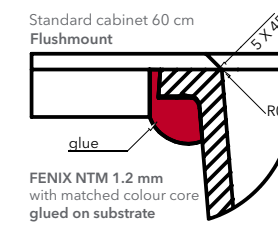

DROP IN SINK

The sink is inserted in the worktop from above.

1. Extra-compact rectangular overflow
2. Integrated waste cover
3. Deep bowl. More space for everyday use
4. Minimal radius. The best of style
5. Smart edge. 20 mm width / 6 mm height

INTEGRATED SINK

The sink is inserted from below and is fixed to the worktop in two ways: **undermount** or **flushmount**

1. Extra-compact rectangular overflow
2. Integrated waste cover
3. Deep bowl. More space for everyday use
4. Minimal radius. The best of style
5. Invisible junction