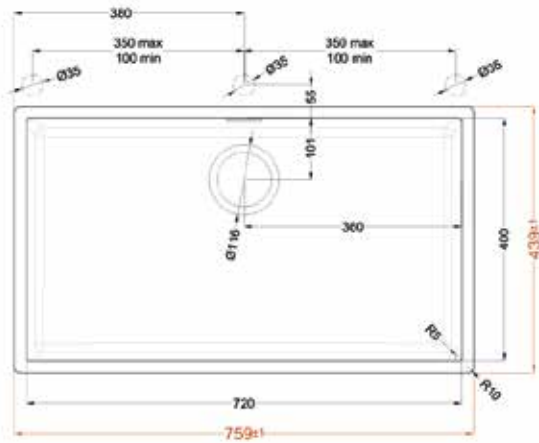

POP-UP PUSH CONTROL ACCESSORY

This accessory enables opening and closure of the drain by a simple pressure activation. Its minimalist look enhances and enriches the sink and makes it easier to use

Pop-up Push Control Installation scheme
for Large type