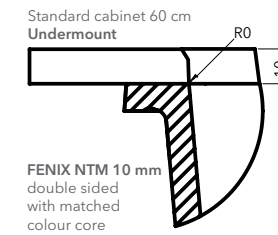

DROP IN SINK

The sink is inserted in the worktop from above.

1. Extra-compact rectangular overflow
2. Integrated waste cover
3. Deep bowl. More space for everyday use
4. Minimal radius. The best of style
5. Smart edge. 20 mm width / 6 mm height

INTEGRATED SINK

The sink is inserted from below and is fixed to the worktop in two ways: **undermount** or **flushmount**

1. Extra-compact rectangular overflow
2. Integrated waste cover
3. Deep bowl. More space for everyday use
4. Minimal radius. The best of style
5. Invisible junction