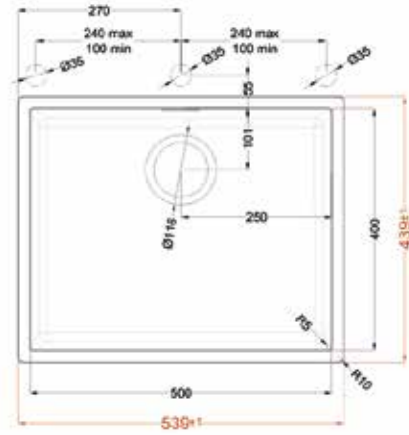

Pop-up Push Control Installation scheme
for Medium type