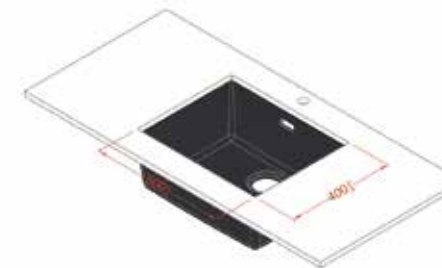

Sink kit

integrated waste cover,
extra compact rectangular overflow
siphon

Dimensions

500 x 400 mm bowl
600 mm cabinet

INTEGRATED SINK | MEDIUM TYPE

Code	Name	Sink Code
0029	Bianco Malè	F0029AG5X000ZZ2
0032	Bianco Kos	F0032AG5X000ZZ2
0717	Castoro Ottawa	F0717AG5X000ZZ2
0718	Grigio Londra	F0718AG5X000ZZ2
0719	Beige Luxor	F0719AG5X000ZZ2
0720	Nero Ingo	F0720AG5X000ZZ2
0724	Grigio Bromo	F0724AG5X000ZZ2
0725	Grigio Efeso	F0725AG5X000ZZ2
0748	Beige Arizona	F0748AG5X000ZZ2
0749	Cacao Orinoco	F0749AG5X000ZZ2
0750	Verde Comodoro	F0750AG5X000ZZ2
0751	Rosso Jaipur	F0751AG5X000ZZ2
0752	Grigio Antrim	F0752AG5X000ZZ2
0754	Blu Fes	F0754AG5X000ZZ2

Sink kit

integrated waste cover,
extra compact rectangular overflow
siphon

Dimensions

500 x 400 mm bowl
600 mm cabinet

KITCHEN SINKS | COLOURS

This accessory enables opening and closure of the drain by a simple pressure activation. Its minimalist look enhances and enriches the sink and makes it easier to use.