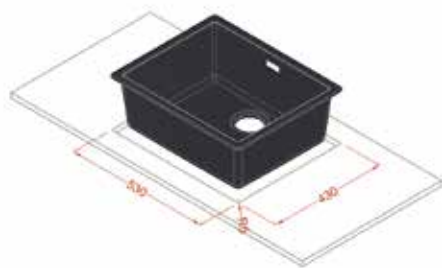

Sink kit

integrated waste cover,
extra compact rectangular overflow
siphon

Dimensions

720 x 400 mm bowl
800 mm cabinet

DROP IN SINK | MEDIUM TYPE

Code	Name	Sink Code
0029	Bianco Malè	F0029AG5X000ZZ1
0032	Bianco Kos	F0032AG5X000ZZ1
0717	Castoro Ottawa	F0717AG5X000ZZ1
0718	Grigio Londra	F0718AG5X000ZZ1
0719	Beige Luxor	F0719AG5X000ZZ1
0720	Nero Ingo	F0720AG5X000ZZ1
0724	Grigio Bromo	F0724AG5X000ZZ1
0725	Grigio Efeso	F0725AG5X000ZZ1
0748	Beige Arizona	F0748AG5X000ZZ1
0749	Cacao Orinoco	F0749AG5X000ZZ1
0750	Verde Comodoro	F0750AG5X000ZZ1
0751	Rosso Jaipur	F0751AG5X000ZZ1
0752	Grigio Antrim	F0752AG5X000ZZ1
0754	Blu Fes	F0754AG5X000ZZ1

Sink kit

integrated waste cover,
extra compact rectangular overflow
siphon

Dimensions

500 x 400 mm bowl
600 mm cabinet

INTEGRATED SINK | MEDIUM TYPE

Code	Name	Sink Code
0029	Bianco Malè	F0029AG5X000ZZ2
0032	Bianco Kos	F0032AG5X000ZZ2
0717	Castoro Ottawa	F0717AG5X000ZZ2
0718	Grigio Londra	F0718AG5X000ZZ2
0719	Beige Luxor	F0719AG5X000ZZ2
0720	Nero Ingo	F0720AG5X000ZZ2
0724	Grigio Bromo	F0724AG5X000ZZ2
0725	Grigio Efeso	F0725AG5X000ZZ2
0748	Beige Arizona	F0748AG5X000ZZ2
0749	Cacao Orinoco	F0749AG5X000ZZ2
0750	Verde Comodoro	F0750AG5X000ZZ2
0751	Rosso Jaipur	F0751AG5X000ZZ2
0752	Grigio Antrim	F0752AG5X000ZZ2
0754	Blu Fes	F0754AG5X000ZZ2

Sink kit

integrated waste cover,
extra compact rectangular overflow
siphon

Dimensions

500 x 400 mm bowl
600 mm cabinet

KITCHEN SINKS | COLOURS

This accessory enables opening and closure of the drain by a simple pressure activation. Its minimalist look enhances and enriches the sink and makes it easier to use.