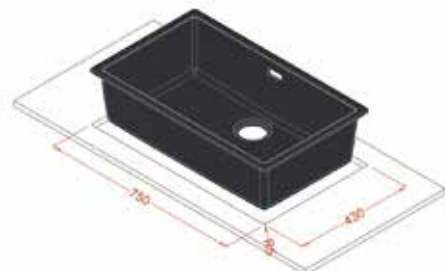

DROP IN SINK

The sink is inserted in the worktop from above.

1. Extra-compact rectangular overflow
2. Integrated waste cover
3. Deep bowl. More space for everyday use
4. Minimal radius. The best of style
5. Smart edge. 20 mm width / 6 mm height

INTEGRATED SINK

The sink is inserted from below and is fixed to the worktop in two ways: **undermount** or **flushmount**

1. Extra-compact rectangular overflow
2. Integrated waste cover
3. Deep bowl. More space for everyday use
4. Minimal radius. The best of style
5. Invisible junction

Sink kit

integrated waste cover,
extra compact rectangular overflow
siphon

Dimensions

720 x 400 mm bowl
800 mm cabinet

INTEGRATED SINK | LARGE TYPE

Code	Name	Sink Code
0029	Bianco Malè	F0029C6UX000ZZ2
0032	Bianco Kos	F0032C6UX000ZZ2
0717	Castoro Ottawa	F0717C6UX000ZZ2
0718	Grigio Londra	F0718C6UX000ZZ2
0719	Beige Luxor	F0719C6UX000ZZ2
0720	Nero Ingo	F0720C6UX000ZZ2
0724	Grigio Bromo	F0724C6UX000ZZ2
0725	Grigio Efeso	F0725C6UX000ZZ2
0748	Beige Arizona	F0748C6UX000ZZ2
0749	Cacao Orinoco	F0749C6UX000ZZ2
0750	Verde Comodoro	F0750C6UX000ZZ2
0751	Rosso Jaipur	F0751C6UX000ZZ2
0752	Grigio Antrim	F0752C6UX000ZZ2
0754	Blu Fes	F0754C6UX000ZZ2