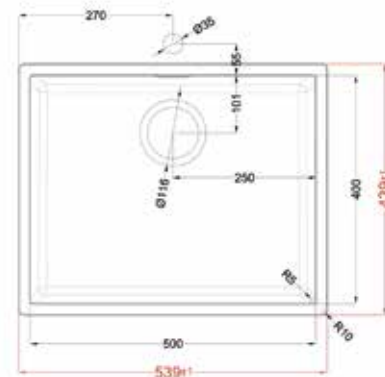

DROP IN SINK | MEDIUM TYPE

Code	Name	Sink Code
0029	Bianco Malè	F0029AG5X000ZZ1
0032	Bianco Kos	F0032AG5X000ZZ1
0717	Castoro Ottawa	F0717AG5X000ZZ1
0718	Grigio Londra	F0718AG5X000ZZ1
0719	Beige Luxor	F0719AG5X000ZZ1
0720	Nero Ingo	F0720AG5X000ZZ1
0724	Grigio Bromo	F0724AG5X000ZZ1
0725	Grigio Efeso	F0725AG5X000ZZ1
0748	Beige Arizona	F0748AG5X000ZZ1
0749	Cacao Orinoco	F0749AG5X000ZZ1
0750	Verde Comodoro	F0750AG5X000ZZ1
0751	Rosso Jaipur	F0751AG5X000ZZ1
0752	Grigio Antrim	F0752AG5X000ZZ1
0754	Blu Fes	F0754AG5X000ZZ1

Sink kit

integrated waste cover,
extra compact rectangular overflow
siphon

Dimensions

500 x 400 mm bowl
600 mm cabinet