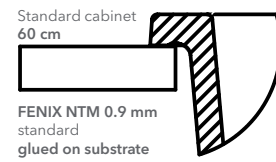

AESTHETICS

Integration is the trend keyword for kitchen projects.

14 sink colours that perfectly match FENIX colours.

High level of chromatic correspondence between worktop and sink.

Two different types of installation that fit multiple needs: **DROP IN** and **INTEGRATED**

DROP IN SINK

The sink is inserted in the worktop from above.

1. Extra-compact rectangular overflow
2. Integrated waste cover
3. Deep bowl. More space for everyday use
4. Minimal radius. The best of style
5. Smart edge. 20 mm width / 6 mm height