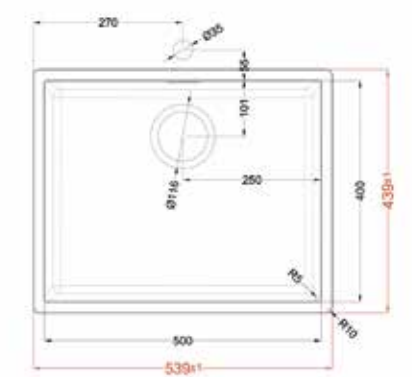

Sink kit

integrated waste cover,
extra compact rectangular overflow
siphon

Dimensions

720 x 400 mm bowl
800 mm cabinet

DROP IN SINK | MEDIUM TYPE

Code	Name	Sink Code
0029	Bianco Malè	F0029AG5X000ZZ1
0032	Bianco Kos	F0032AG5X000ZZ1
0717	Castoro Ottawa	F0717AG5X000ZZ1
0718	Grigio Londra	F0718AG5X000ZZ1
0719	Beige Luxor	F0719AG5X000ZZ1
0720	Nero Ingo	F0720AG5X000ZZ1
0724	Grigio Bromo	F0724AG5X000ZZ1
0725	Grigio Efeso	F0725AG5X000ZZ1
0748	Beige Arizona	F0748AG5X000ZZ1
0749	Cacao Orinoco	F0749AG5X000ZZ1
0750	Verde Comodoro	F0750AG5X000ZZ1
0751	Rosso Jaipur	F0751AG5X000ZZ1
0752	Grigio Antrim	F0752AG5X000ZZ1
0754	Blu Fes	F0754AG5X000ZZ1

Sink kit

integrated waste cover,
extra compact rectangular overflow
siphon

Dimensions

500 x 400 mm bowl
600 mm cabinet

INTEGRATED SINK | MEDIUM TYPE

Code	Name	Sink Code
0029	Bianco Malè	F0029AG5X000ZZ2
0032	Bianco Kos	F0032AG5X000ZZ2
0717	Castoro Ottawa	F0717AG5X000ZZ2
0718	Grigio Londra	F0718AG5X000ZZ2
0719	Beige Luxor	F0719AG5X000ZZ2
0720	Nero Ingo	F0720AG5X000ZZ2
0724	Grigio Bromo	F0724AG5X000ZZ2
0725	Grigio Efeso	F0725AG5X000ZZ2
0748	Beige Arizona	F0748AG5X000ZZ2
0749	Cacao Orinoco	F0749AG5X000ZZ2
0750	Verde Comodoro	F0750AG5X000ZZ2
0751	Rosso Jaipur	F0751AG5X000ZZ2
0752	Grigio Antrim	F0752AG5X000ZZ2
0754	Blu Fes	F0754AG5X000ZZ2

Sink kit

integrated waste cover,
extra compact rectangular overflow
siphon

Dimensions

500 x 400 mm bowl
600 mm cabinet

KITCHEN SINKS | COLOURS

This accessory enables opening and closure of the drain by a simple pressure activation. Its minimalist look enhances and enriches the sink and makes it easier to use.