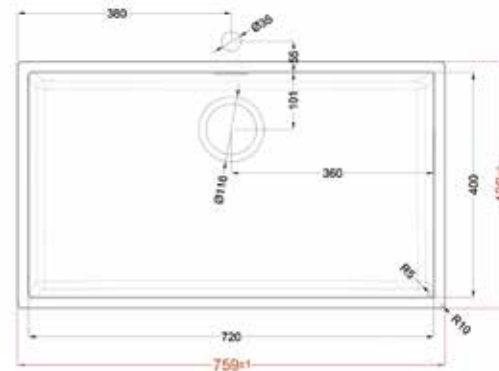

DROP IN SINK

The sink is inserted in the worktop from above.

1. Extra-compact rectangular overflow
2. Integrated waste cover
3. Deep bowl. More space for everyday use
4. Minimal radius. The best of style
5. Smart edge. 20 mm width / 6 mm height

INTEGRATED SINK

The sink is inserted from below and is fixed to the worktop in two ways: **undermount** or **flushmount**

1. Extra-compact rectangular overflow
2. Integrated waste cover
3. Deep bowl. More space for everyday use
4. Minimal radius. The best of style
5. Invisible junction

Sink kit

integrated waste cover,
extra compact rectangular overflow
siphon

Dimensions

720 x 400 mm bowl
800 mm cabinet

INTEGRATED SINK | LARGE TYPE

Code	Name	Sink Code
0029	Bianco Malè	F0029C6UX000ZZ2
0032	Bianco Kos	F0032C6UX000ZZ2
0717	Castoro Ottawa	F0717C6UX000ZZ2
0718	Grigio Londra	F0718C6UX000ZZ2
0719	Beige Luxor	F0719C6UX000ZZ2
0720	Nero Ingo	F0720C6UX000ZZ2
0724	Grigio Bromo	F0724C6UX000ZZ2
0725	Grigio Efeso	F0725C6UX000ZZ2
0748	Beige Arizona	F0748C6UX000ZZ2
0749	Cacao Orinoco	F0749C6UX000ZZ2
0750	Verde Comodoro	F0750C6UX000ZZ2
0751	Rosso Jaipur	F0751C6UX000ZZ2
0752	Grigio Antrim	F0752C6UX000ZZ2
0754	Blu Fes	F0754C6UX000ZZ2

Sink kit

integrated waste cover,
extra compact rectangular overflow
siphon

Dimensions

500 x 400 mm bowl
600 mm cabinet

KITCHEN SINKS | COLOURS

This accessory enables opening and closure of the drain by a simple pressure activation. Its minimalist look enhances and enriches the sink and makes it easier to use.