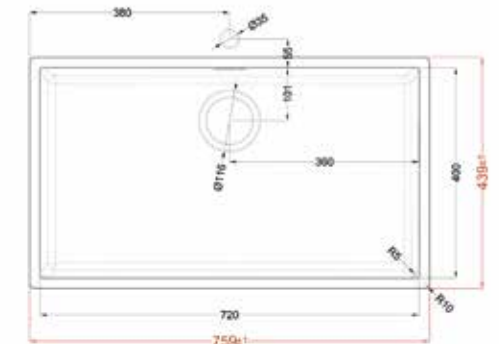

DROP IN SINK

The sink is inserted in the worktop from above.

1. Extra-compact rectangular overflow
2. Integrated waste cover
3. Deep bowl. More space for everyday use
4. Minimal radius. The best of style
5. Smart edge. 20 mm width / 6 mm height

Sink kit

integrated waste cover,
extra compact rectangular overflow
siphon

Dimensions

720 x 400 mm bowl
800 mm cabinet

INTEGRATED SINK | LARGE TYPE

Code	Name	Sink Code
0029	Bianco Malè	F0029C6UX000ZZ2
0032	Bianco Kos	F0032C6UX000ZZ2
0717	Castoro Ottawa	F0717C6UX000ZZ2
0718	Grigio Londra	F0718C6UX000ZZ2
0719	Beige Luxor	F0719C6UX000ZZ2
0720	Nero Ingo	F0720C6UX000ZZ2
0724	Grigio Bromo	F0724C6UX000ZZ2
0725	Grigio Efeso	F0725C6UX000ZZ2
0748	Beige Arizona	F0748C6UX000ZZ2
0749	Cacao Orinoco	F0749C6UX000ZZ2
0750	Verde Comodoro	F0750C6UX000ZZ2
0751	Rosso Jaipur	F0751C6UX000ZZ2
0752	Grigio Antrim	F0752C6UX000ZZ2
0754	Blu Fes	F0754C6UX000ZZ2

Sink kit

integrated waste cover,
extra compact rectangular overflow
siphon

Dimensions

720 x 400 mm bowl
800 mm cabinet

DROP IN SINK | MEDIUM TYPE

Code	Name	Sink Code
0029	Bianco Malè	F0029AG5X000ZZ1
0032	Bianco Kos	F0032AG5X000ZZ1
0717	Castoro Ottawa	F0717AG5X000ZZ1
0718	Grigio Londra	F0718AG5X000ZZ1
0719	Beige Luxor	F0719AG5X000ZZ1
0720	Nero Ingo	F0720AG5X000ZZ1
0724	Grigio Bromo	F0724AG5X000ZZ1
0725	Grigio Efeso	F0725AG5X000ZZ1
0748	Beige Arizona	F0748AG5X000ZZ1
0749	Cacao Orinoco	F0749AG5X000ZZ1
0750	Verde Comodoro	F0750AG5X000ZZ1
0751	Rosso Jaipur	F0751AG5X000ZZ1
0752	Grigio Antrim	F0752AG5X000ZZ1
0754	Blu Fes	F0754AG5X000ZZ1

Sink kit

integrated waste cover,
extra compact rectangular overflow
siphon

Dimensions

500 x 400 mm bowl
600 mm cabinet

KITCHEN SINKS | COLOURS

This accessory enables opening and closure of the drain by a simple pressure activation. Its minimalist look enhances and enriches the sink and makes it easier to use.