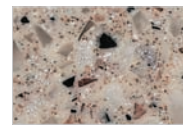

601
Bleached Concrete
Mortier Délavé

742
Blanco Terrazzo
Terrazzo Blanc

757
Luna Sand
Luna Sable

737
Gray Galaxy
Gris Galaxie

744
Crema Terrazzo
Terrazzo Crème

416
Luna Pewter
Luna Étain

417
Gamma Gray
Gris Gamma

608
Limed Concrete
Mortier Chaulé

333
Wheat Matrix
Éclats de Blé

766
Portofino Mineral
Portofino Minéral

607
Ashen Concrete
Mortier Cendré

749
Gray Renew
Gris Renouvelé

780
Luna Stone
Luna Pierre

415
Luna Steel
Luna Acier

412
Dalmata Terrazzo Matrix
Dalmata Terrazzo Matrix

410
Argento Terrazzo Matrix
Argento Terrazzo Matrix

622
Frosted Gray
Gris Givré

624
Fossilized Pebble
Galet Fossilisé

772
Copper Quartz
Quartz Cuivré

623
Fossilized Lava
Lave Fossilisée

411
Grafite Terrazzo Matrix
Grafite Terrazzo Matrix

501
Black Lava
Lave Noire

621
Nero Terrazzo Matrix
Nero Terrazzo Matrix

Swatches are a printed representation of the product and may vary from the actual final product. Wear and scratches on dark colors are more apparent and require more maintenance.