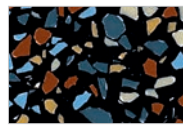

601
Bleached Concrete
Mortier Délavé

742
Blanco Terrazzo
Terrazzo Blanc

757
Luna Sand
Luna Sable

737
Gray Galaxy
Gris Galaxie

744
Crema Terrazzo
Terrazzo Crème

416
Luna Pewter
Luna Étain

417
Gamma Gray
Gris Gamma

608
Limed Concrete
Mortier Chaulé

333
Wheat Matrix
Éclats de Blé

766
Portofino Mineral
Portofino Minéral

607
Ashen Concrete
Mortier Cendré

749
Gray Renew
Gris Renouvelé

780
Luna Stone
Luna Pierre

415
Luna Steel
Luna Acier

412
Dalmata Terrazzo Matrix
Dalmata Terrazzo Matrix

410
Argento Terrazzo Matrix
Argento Terrazzo Matrix

622
Frosted Gray
Gris Givré

624
Fossilized Pebble
Galet Fossilisé

772
Copper Quartz
Quartz Cuivré

623
Fossilized Lava
Lave Fossilisée

411
Grafite Terrazzo Matrix
Grafite Terrazzo Matrix

501
Black Lava
Lave Noire

621
Nero Terrazzo Matrix
Nero Terrazzo Matrix

Swatches are a printed representation of the product and may vary from the actual final product. Wear and scratches on dark colors are more apparent and require more maintenance.