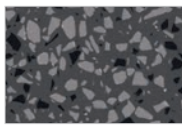

601
Bleached Concrete
Mortier Délavé

742
Blanco Terrazzo
Terrazzo Blanc

757
Luna Sand
Luna Sable

737
Gray Galaxy
Gris Galaxie

744
Crema Terrazzo
Terrazzo Crème

416
Luna Pewter
Luna Étain

417
Gamma Gray
Gris Gamma

608
Limed Concrete
Mortier Chaulé

333
Wheat Matrix
Éclats de Blé

766
Portofino Mineral
Portofino Minéral

607
Ashen Concrete
Mortier Cendré

749
Gray Renew
Gris Renouvelé

780
Luna Stone
Luna Pierre

415
Luna Steel
Luna Acier

412
Dalmata Terrazzo Matrix
Dalmata Terrazzo Matrix

410
Argento Terrazzo Matrix
Argento Terrazzo Matrix

622
Frosted Gray
Gris Givré

624
Fossilized Pebble
Galet Fossilisé

772
Copper Quartz
Quartz Cuivré

623
Fossilized Lava
Lave Fossilisée

411
Grafite Terrazzo Matrix
Grafite Terrazzo Matrix

501
Black Lava
Lave Noire

621
Nero Terrazzo Matrix
Nero Terrazzo Matrix

Swatches are a printed representation of the product and may vary from the actual final product. Wear and scratches on dark colors are more apparent and require more maintenance.