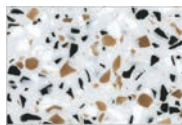

608
Limed Concrete
Mortier Chaulé

333
Wheat Matrix
Éclats de Blé

766
Portofino Mineral
Portofino Minéral

607
Ashen Concrete
Mortier Cendré

749
Gray Renew
Gris Renouvelé

780
Luna Stone
Luna Pierre

415
Luna Steel
Luna Acier

103
Frost
Givre

413
Tumbled Glass
Verre Brisé

620
Tumbled Harvest
Nouvelle Moisson

505
Sea Glass
Verre Marin

758
Bianco Mineral
Bianco Minéral

781
Luna Concrete
Luna Béton

770
Bottle Glass Quartz
Quartz Verre de Bouteille

412
Dalmata Terrazzo Matrix
Dalmata Terrazzo Matrix

410
Argento Terrazzo Matrix
Argento Terrazzo Matrix

622
Frosted Gray
Gris Givré

624
Fossilized Pebble
Galet Fossilisé

772
Copper Quartz
Quartz Cuivré

623
Fossilized Lava
Lave Fossilisée

411
Grafite Terrazzo Matrix
Grafite Terrazzo Matrix

501
Black Lava
Lave Noire

621
Nero Terrazzo Matrix
Nero Terrazzo Matrix

Swatches are a printed representation of the product and may vary from the actual final product. Wear and scratches on dark colors are more apparent and require more maintenance.