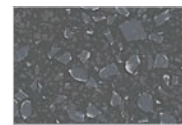

601
Bleached Concrete
Mortier Délavé

742
Blanco Terrazzo
Terrazzo Blanc

757
Luna Sand
Luna Sable

737
Gray Galaxy
Gris Galaxie

744
Crema Terrazzo
Terrazzo Crème

416
Luna Pewter
Luna Étain

417
Gamma Gray
Gris Gamma

608
Limed Concrete
Mortier Chaulé

333
Wheat Matrix
Éclats de Blé

766
Portofino Mineral
Portofino Minéral

607
Ashen Concrete
Mortier Cendré

749
Gray Renew
Gris Renouvelé

780
Luna Stone
Luna Pierre

415
Luna Steel
Luna Acier

412
Dalmata Terrazzo Matrix
Dalmata Terrazzo Matrix

410
Argento Terrazzo Matrix
Argento Terrazzo Matrix

622
Frosted Gray
Gris Givré

624
Fossilized Pebble
Galet Fossilisé

772
Copper Quartz
Quartz Cuivré

623
Fossilized Lava
Lave Fossilisée

411
Grafite Terrazzo Matrix
Grafite Terrazzo Matrix

501
Black Lava
Lave Noire

621
Nero Terrazzo Matrix
Nero Terrazzo Matrix

Swatches are a printed representation of the product and may vary from the actual final product. Wear and scratches on dark colors are more apparent and require more maintenance.