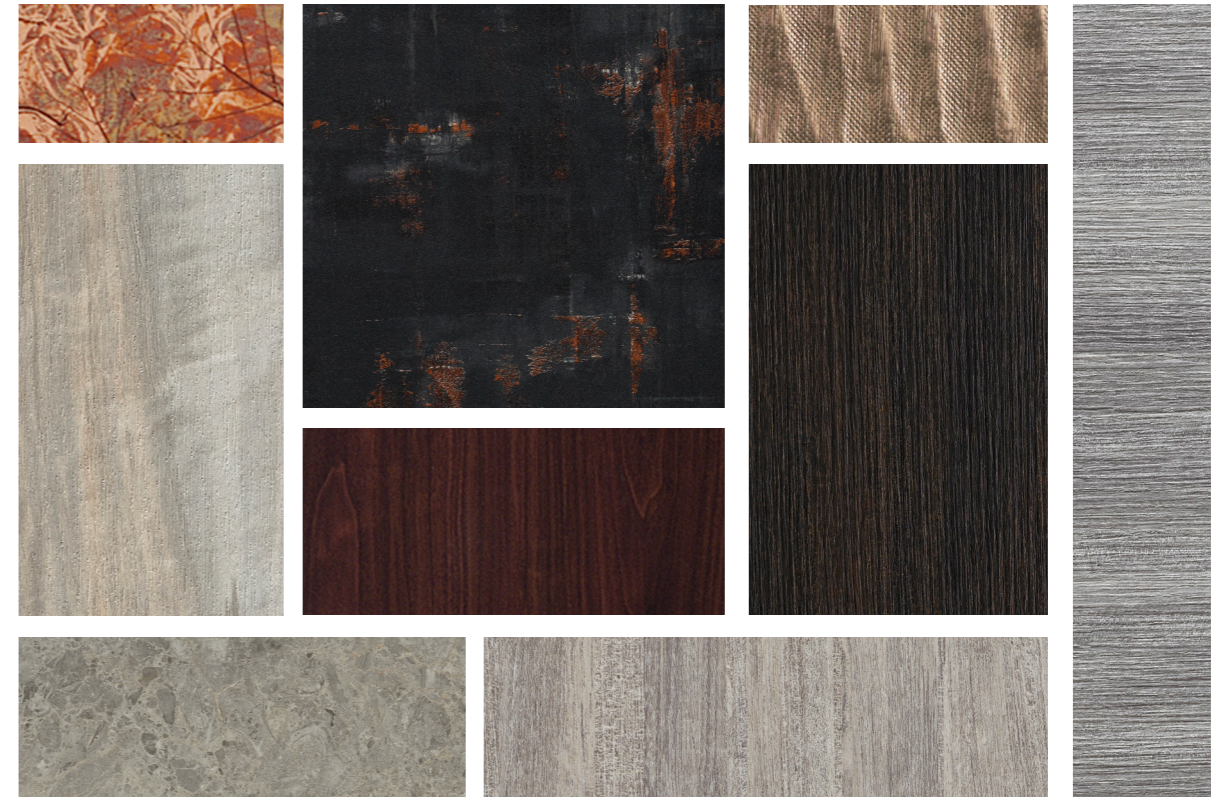

- (1) **D2113** Copper Maple Leaves
- (2) **8996** Paint Scrape Black
- (3) **D6483** Craft Bronzestone
- (4) **8802** Weathered Fiberwood Cross
- (5) **8917** Java Fiberwood
- (6) **5997** Silent Walnut
- (7) **7672** Pale Maple
- (8) **9307** Silver Shalestone
- (9) **8914** Weathered Fiberwood