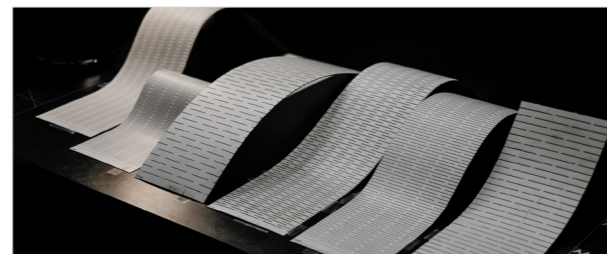

- (1) **1097** Citadel
- (2) **D8021** Light Hammer Copper Antiqued
- (3) **D2802** Dimpled Goldtone
- (4) **8793** Green Slate
- (5) **6409** Artisan Beamwood
- (6) **7966** New Burgundy
- (7) **9302** Fantasy Marble
- (8) **9310** White Marble Herringbone
- (9) **3007** Pale Olive