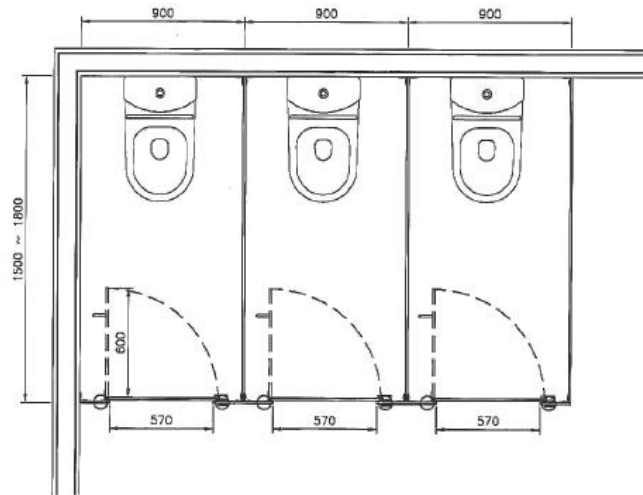

Front elevation A

Floor Plan

Front elevation B

Front elevation (A) (B) Remark: These drawings are for reference only. Formica cubicle's height is highly flexible to suit your requirement. Please mention the height you require at the specification.

Optional:

Single Toilet Roll Holder.

Recommended Dimension:

800-900mm (W) x 1500-1800mm (D) x 2380mm (H) / 1980mm (H)
(Overall height from finish floor level to headrail)

Standard Hardware

- 1) Coat Hook
- 2) Indicator Lock Set With Emergency Opening
- 3) Rail Bracket
- 4) Height Adjustable Leg, 120 Mm (H)
- 5) Angle Bracket
- 6) Self Closing / Opening Gravity Hinge
- 7) Headrail & Rail Fixing Rose
- 8) Rail 90° Connector