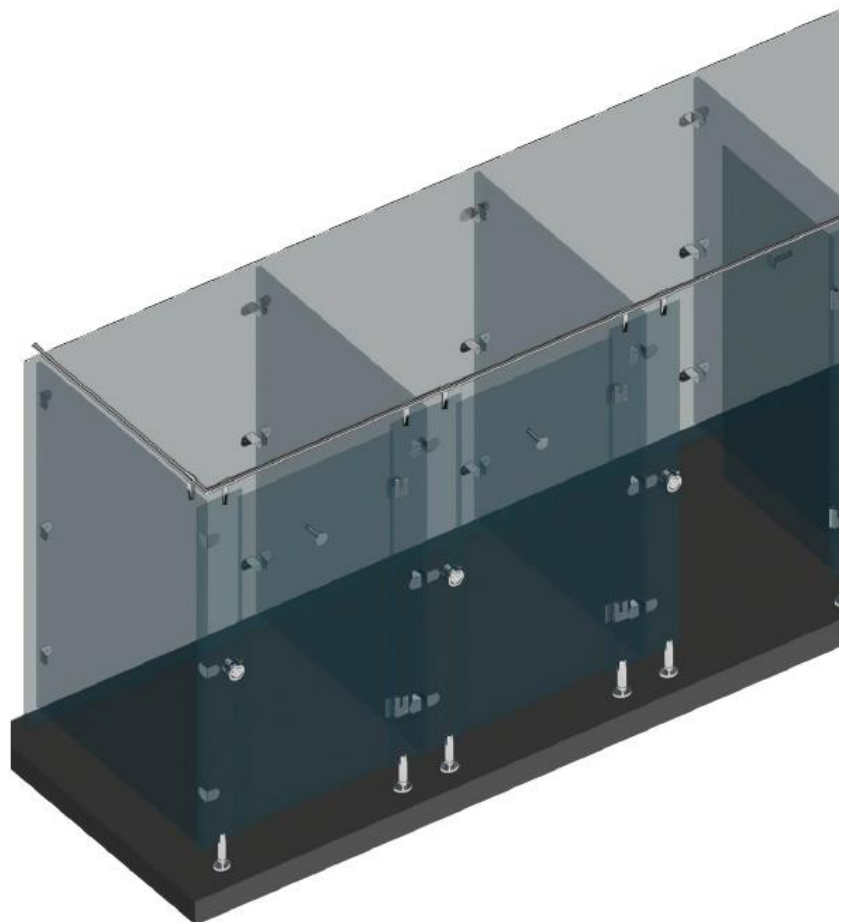

Formica® Coolox™ Cubicle System

Formica® Coolox™ Cubicle System is suited to a wide range of washroom styles and feature stylish stainless steel hardware. If you are looking for quality, durability and style, Coolox™ is the solution. Combined with the robust hardware, it is suitable for rigorous conditions such as high humidity or where high impact resistance is needed.

Front elevation A

Floor Plan

Front elevation B

Front elevation (A) (B) Remark: These drawings are for reference only. Formica cubicle's height is highly flexible to suit your requirement. Please mention the height you require at the specification.

Hardware:

Stainless steel hardware includes 120 mm height adjustable leg, self closing / opening gravity hinge, indicator lock set with emergency opening, angle bracket, headrail, rail bracket, rail fixing rose, rail 90° connector and coat hook.

Optional:

Single Toilet Roll Holder.

Recommended Dimension:

800-900mm (W) x 1500-1800mm (D) x 2380mm (H) / 1980mm (H)
(Overall height from finish floor level to headrail)

Standard Hardware

- 1) Coat Hook
- 2) Indicator Lock Set With Emergency Opening
- 3) Rail Bracket
- 4) Height Adjustable Leg, 120 Mm (H)
- 5) Angle Bracket
- 6) Self Closing / Opening Gravity Hinge
- 7) Headrail & Rail Fixing Rose
- 8) Rail 90° Connector