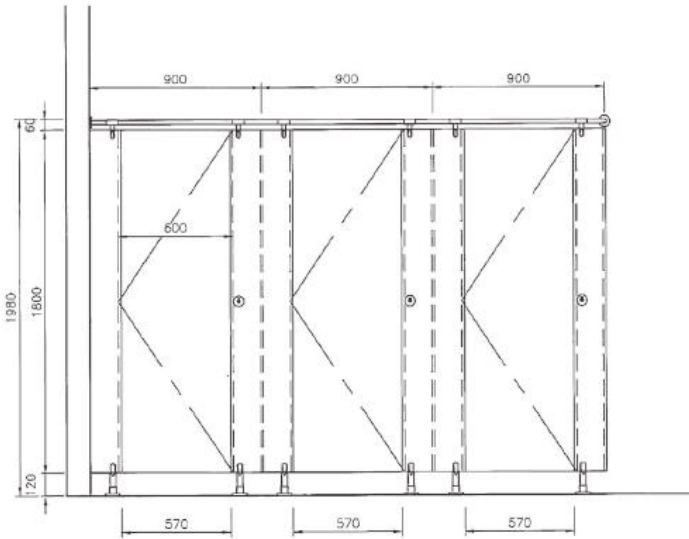

Front elevation A

Floor Plan

Front elevation B

Front elevation (A) (B) Remark: These drawings are for reference only. Formica cubicle's height is highly flexible to suit your requirement. Please mention the height you require at the specification.

Optional:

Single Toilet Roll Holder.

Recommended Dimension:

800-900mm (W) x 1500-1800mm (D) x 2380mm (H) / 1980mm (H)
(Overall height from finish floor level to headrail)

Standard Hardware

- 1) Coat Hook
- 2) Indicator Lock Set With Emergency Opening
- 3) Rail Bracket
- 4) Height Adjustable Leg, 120 Mm (H)
- 5) Angle Bracket
- 6) Self Closing / Opening Gravity Hinge
- 7) Headrail & Rail Fixing Rose
- 8) Rail 90° Connector