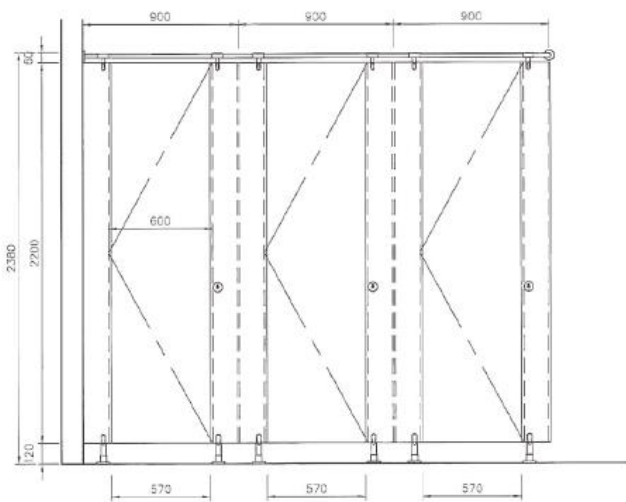

Front elevation A

Floor Plan

Front elevation B

Front elevation (A) (B) Remark: These drawings are for reference only. Formica cubicle's height is highly flexible to suit your requirement. Please mention the height you require at the specification.

Optional:

Single Toilet Roll Holder.

Recommended Dimension:

800-900mm (W) x 1500-1800mm (D) x 2380mm (H) / 1980mm (H)
(Overall height from finish floor level to headrail)

Standard Hardware

- 1) Coat Hook
- 2) Indicator Lock Set With Emergency Opening
- 3) Rail Bracket
- 4) Height Adjustable Leg, 120 Mm (H)
- 5) Angle Bracket
- 6) Self Closing / Opening Gravity Hinge
- 7) Headrail & Rail Fixing Rose
- 8) Rail 90° Connector